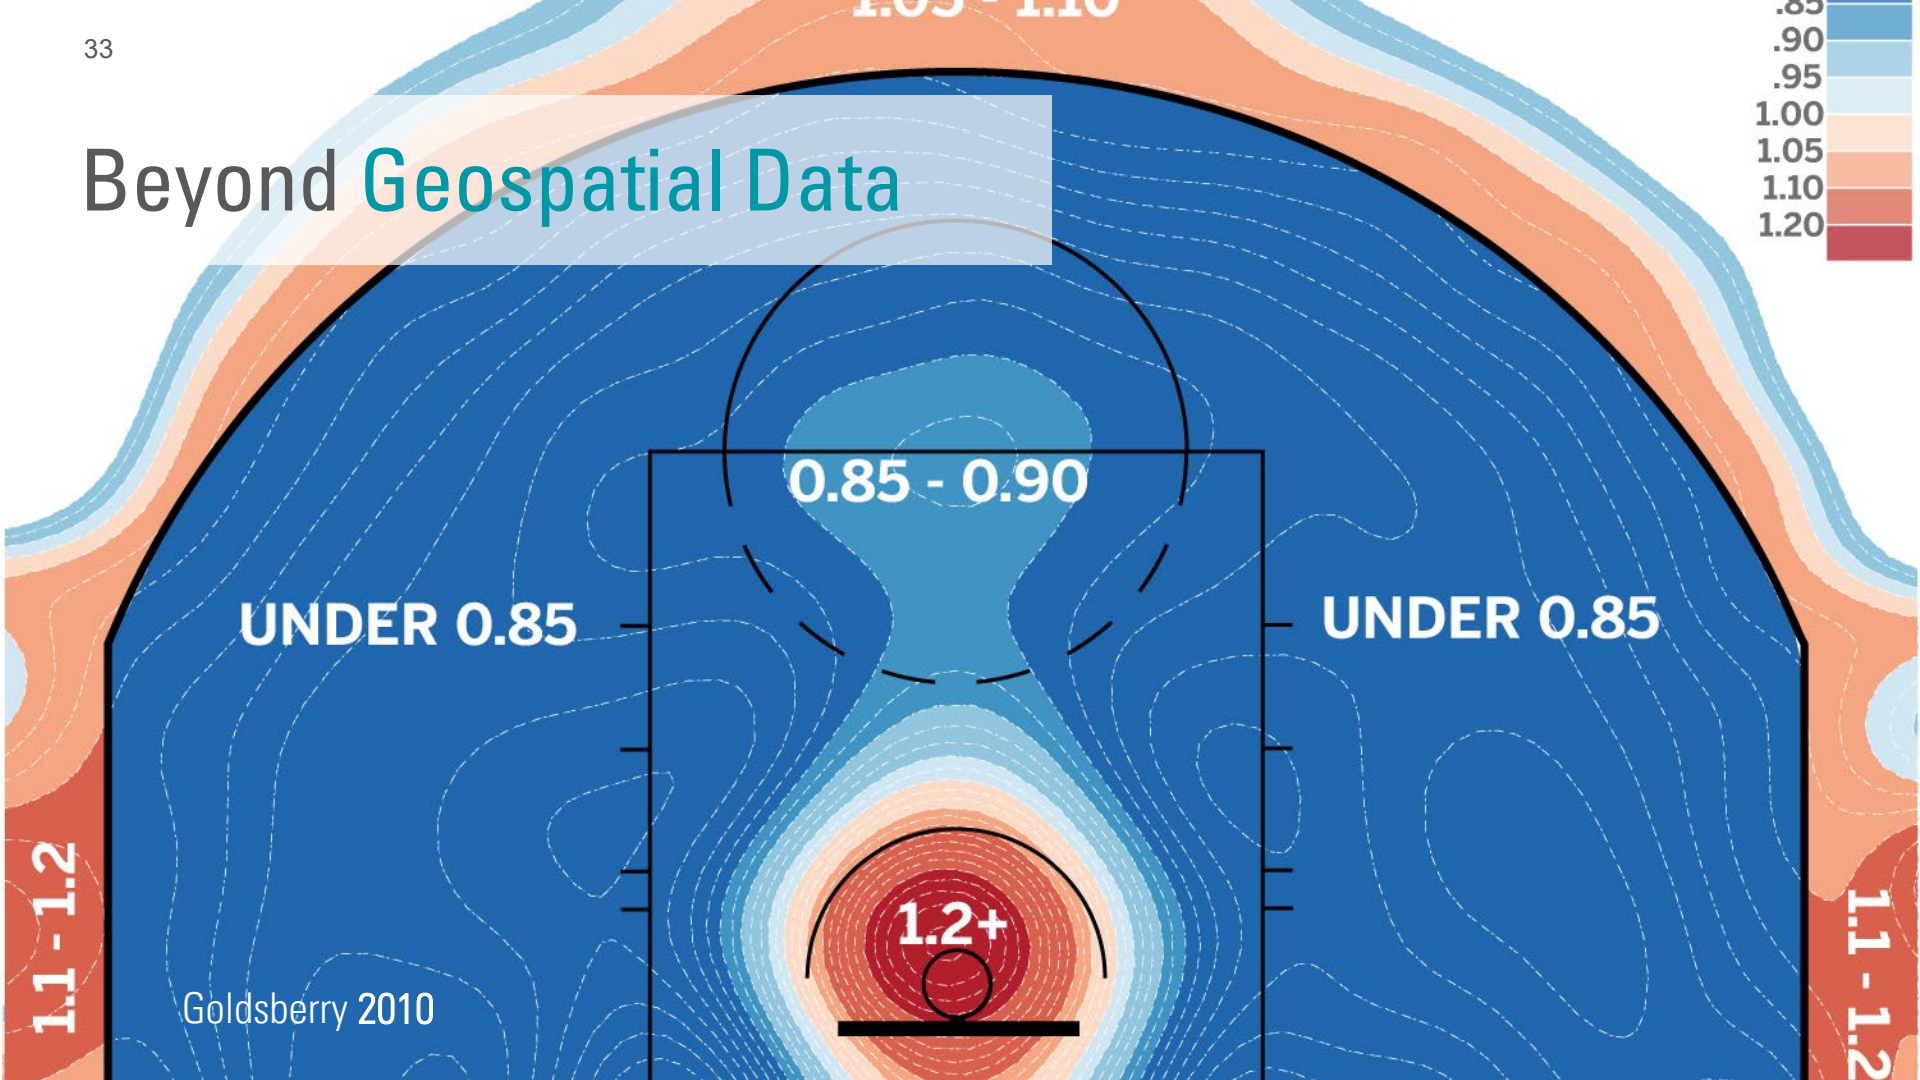

Beyond Geospatial Data

Goldsberry 2010