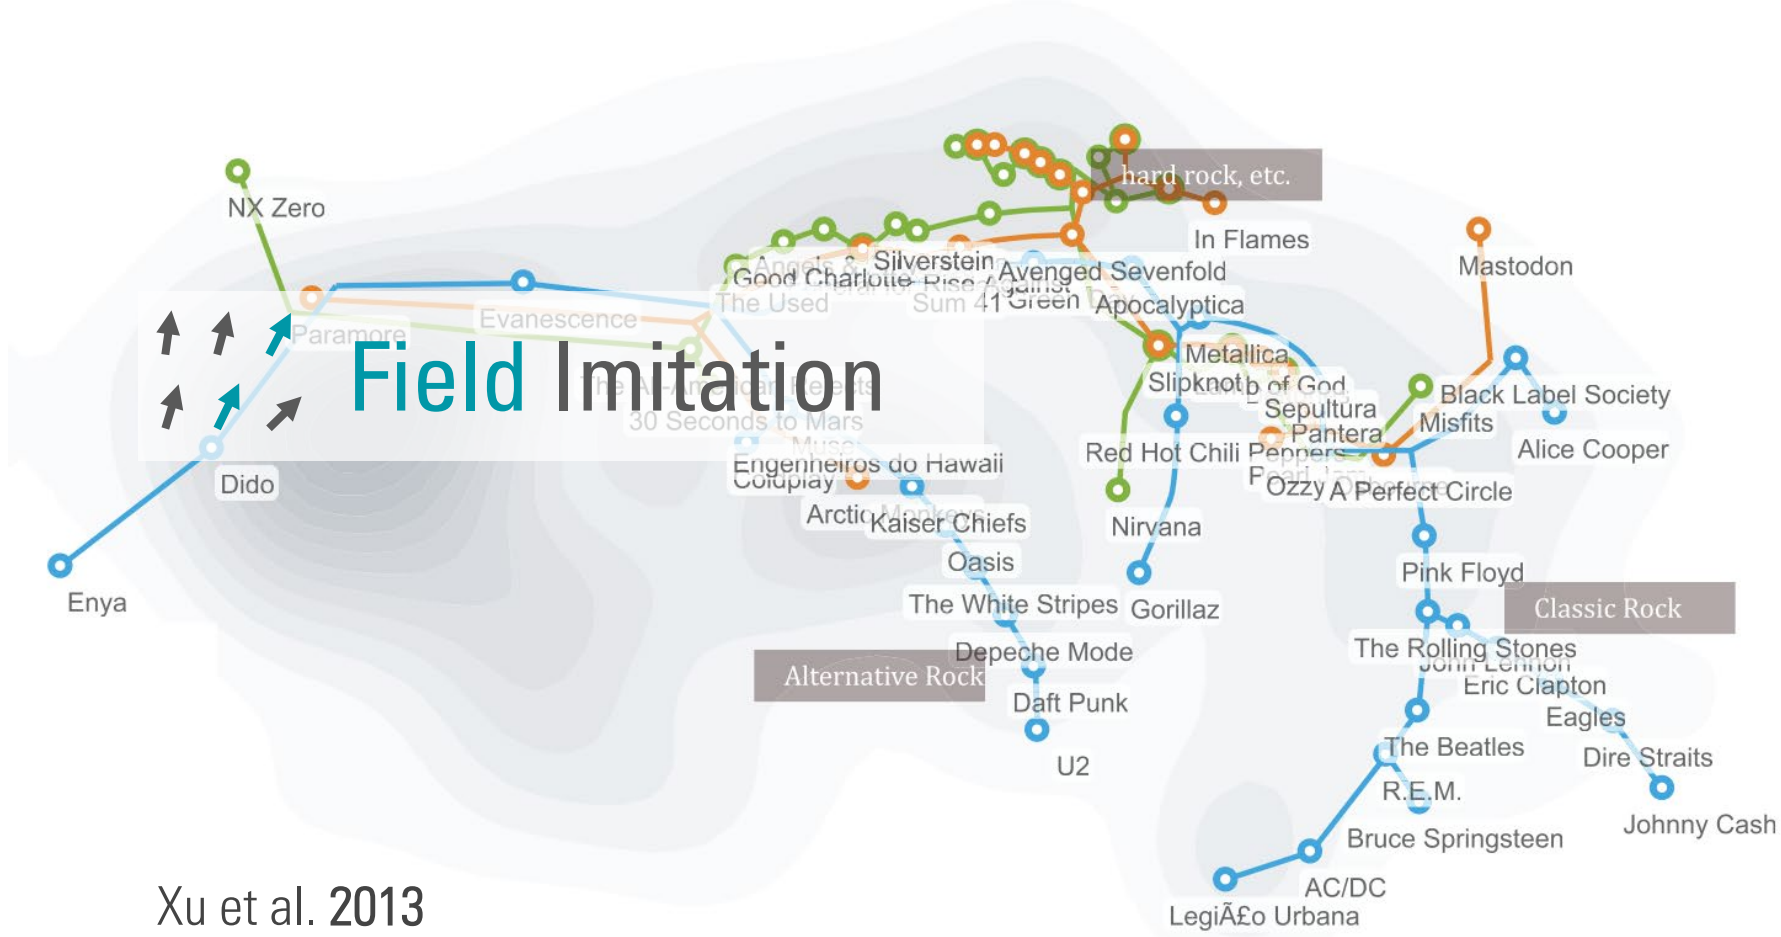

Line

Area

Field

Technique

 <p>Importance labeling</p>	 <p>Outline-centered</p>	 <p>Grid-based</p>	 <p>Coloring</p>	 <p>Reposition Data Points</p>	 <p>Border-centered</p>	 <p>Shape Deforming</p>	 <p>Stretching</p>
 <p>Map Icons</p>	 <p>Edge-centered</p>	 <p>Geometric Tessellation</p>	 <p>Contouring</p>	 <p>Reposition Nodes</p>	 <p>Path-centered</p>	 <p>Graphical</p>	 <p>Density-based</p>
		 <p>Geometric Hull</p>				 <p>Cellular</p>	

Perspectives × Categories

Imitation

Making abstract visualization
similar to cartographic maps

Point Imitation

Sen et al., 2017

Line Imitation

Mondal and Nachmanson
2018

Area Imitation

Hu et al. 2010

Xu et al. 2013

Map-like Visualization

Perspective

Imitation

Schematization

Category

Point

Line

Area

Field

Point

Line

Area

Field

Technique