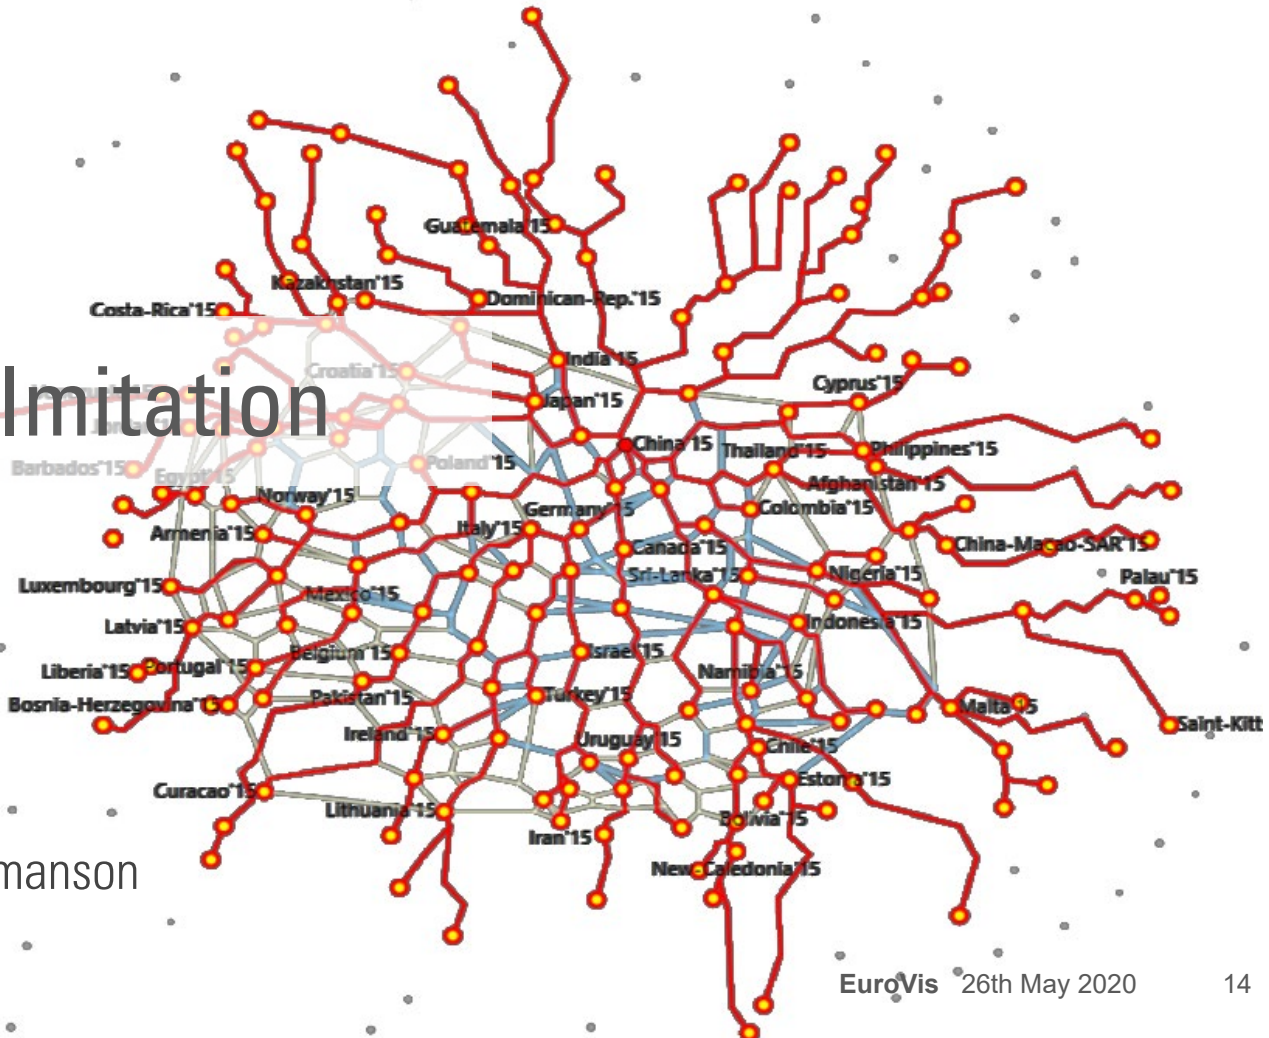

Line

Area

Field

Technique

 <p>Importance labeling</p>	 <p>Outline-centered</p>	 <p>Grid-based</p>	 <p>Coloring</p>	 <p>Reposition Data Points</p>	 <p>Border-centered</p>	 <p>Shape Deforming</p>	 <p>Stretching</p>
 <p>Map Icons</p>	 <p>Edge-centered</p>	 <p>Geometric Tessellation</p>	 <p>Contouring</p>	 <p>Reposition Nodes</p>	 <p>Path-centered</p>	 <p>Graphical</p>	 <p>Density-based</p>
		 <p>Geometric Hull</p>				 <p>Cellular</p>	

Perspectives × Categories

Imitation

Making abstract visualization
similar to cartographic maps

Point Imitation

Sen et al., 2017

Line Imitation

Mondal and Nachmanson
2018

Area Imitation

Hu et al. 2010

Xu et al. 2013

Map-like Visualization

Perspective

Imitation

Schematization

Category

Point

Line

Area

Field

Point

Line

Area

Field

Technique