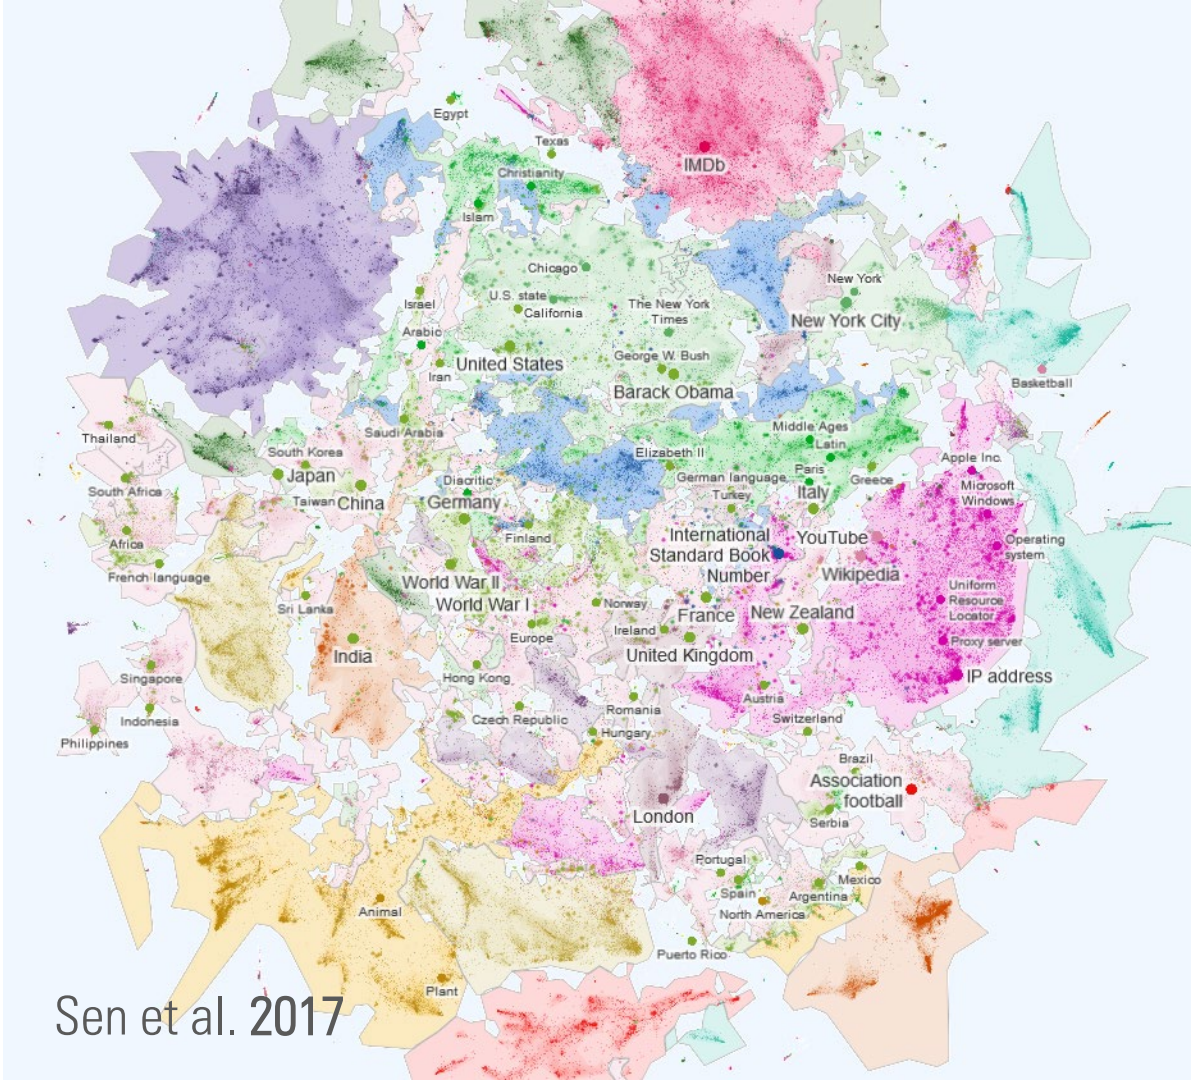

Nacenta et al.
2017

- ● Point Schematization

Keim et al.
2003

Field Schematization

Applying

Map-like Visualization

Imitation

Point

Line

Area

Field

Schematization

Gronemann and Jünger 2013

Imitation

Point

Line

Area

Field

Schematization

Using

Map-like Visualization

Identify Location

Retrieve Value

Assess Distance