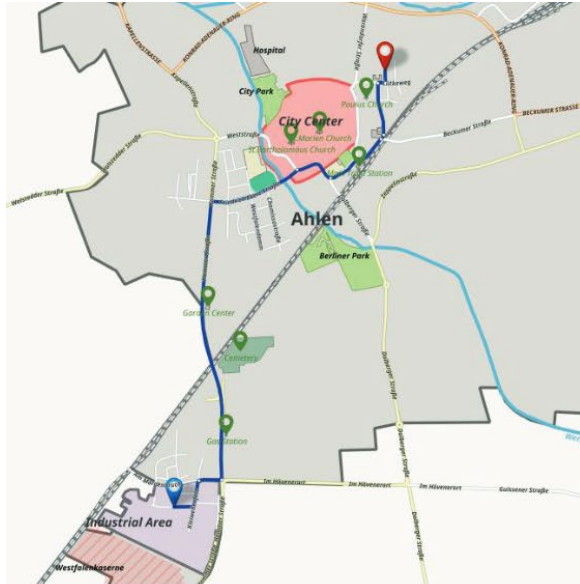

Line

Area

Field

Schematization

Gronemann and Jünger 2013

Imitation

Point

Line

Area

Field

Schematization

Using

Map-like Visualization

Identify Location

Retrieve Value

Assess Distance

Trace Path

Identify Location

Sen et al. 2017

Retrieve Value

BigKnowledge 2020

Assess Distance

Brosz et al. 2013

Trace Path